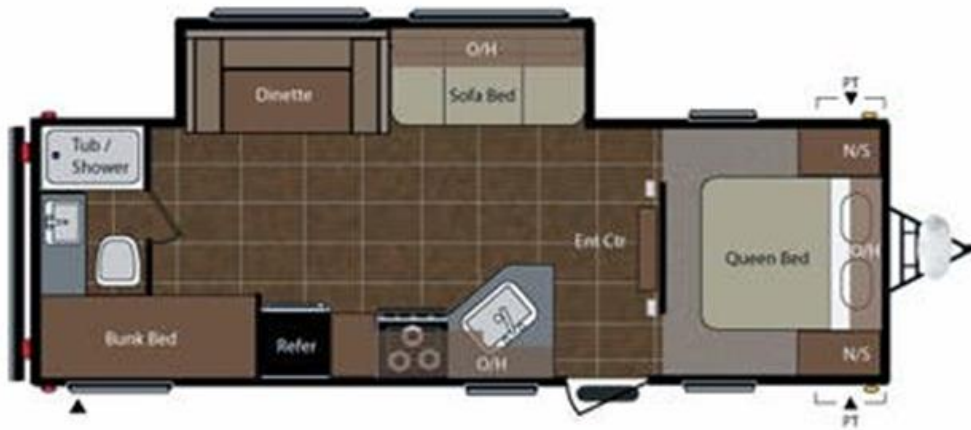

3. 2014 Sport Trek 310 Back Bunk room, Double slide. Sleeps 10-12 . \$ 150.00 night \$ 850.00 week. Length 34.92 ft. Dry Weight 6,550 lbs.

4. 2012 Keystone 26B . Bunks. No slide, Sleeps 8. \$140.00 night, \$ 750.00 week. Length 29.92 ft , Dry Weight 5,208 lbs.

5. 2008 28ft Keystone Springdale. Bunks. Sleeps 8 . No slide. \$125.00 night, \$ 700 week. Length 28.92 ft. Dry Weight 6,105 lbs.

6. 2011 Keystone Summerland, \$ 140.00 day, \$ 750.00 week. Bunks, sleeps 8. Length 28.92 ft, Weight 5700 lbs

7. 2016 KZ Sportsman 19BHS. Sleeps 6. Single bunks, small slide with dinette. 125.00 day, 725.00 week. Exterior Length 20' 6", Weight 2,840lbs

8. 2017 Keystone Springdale. Sleeps 4 \$ 125.00 a night, \$700.00 a week. Length 24.83 ft, Dry weight 4345 lbs.

9. 2018 Hideout, Sleeps 4. \$ 125.00 night, \$ 700.00 week. 21.5 Ft, Weight 3351 lbs