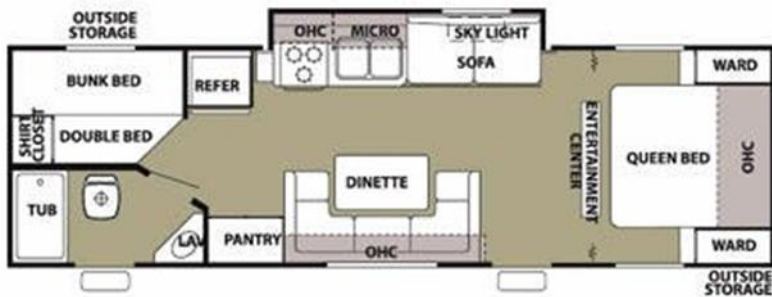

1. 2011 Keystone 2560RL . 125.00 night, 700.00 week. No slide, sleeps 4-5 . Length 27.92 ft, Weight 4675 lbs.

2. 2012 Greywolf, Bunks, 140.00 night-750.00 week , slide. Sleeps 8. Length 31 ft. Dry Weight 5,826 lbs.

3. 2014 Sport Trek 310 Back Bunk room, Double slide. Sleeps 10-12 . \$ 150.00 night \$ 850.00 week. Length 34.92 ft. Dry Weight 6,550 lbs.

4. 2012 Keystone 26B . Bunks. No slide, Sleeps 8. \$140.00 night, \$ 750.00 week. Length 29.92 ft , Dry Weight 5,208 lbs.

5. 2008 28ft Keystone Springdale. Bunks. Sleeps 8 . No slide. \$125.00 night, \$ 700 week. Length 28.92 ft. Dry Weight 6,105 lbs.

6. 2011 Keystone Summerland, \$ 140.00 day, \$ 750.00 week. Bunks, sleeps 8. Length 28.92 ft, Weight 5700 lbs

7. 2016 KZ Sportsman 19BHS. Sleeps 6. Single bunks, small slide with dinette. 125.00 day, 725.00 week. Exterior Length 20' 6", Weight 2,840lbs

8. 2017 Keystone Springdale. Sleeps 4 \$ 125.00 a night, \$700.00 a week. Length 24.83 ft, Dry weight 4345 lbs.