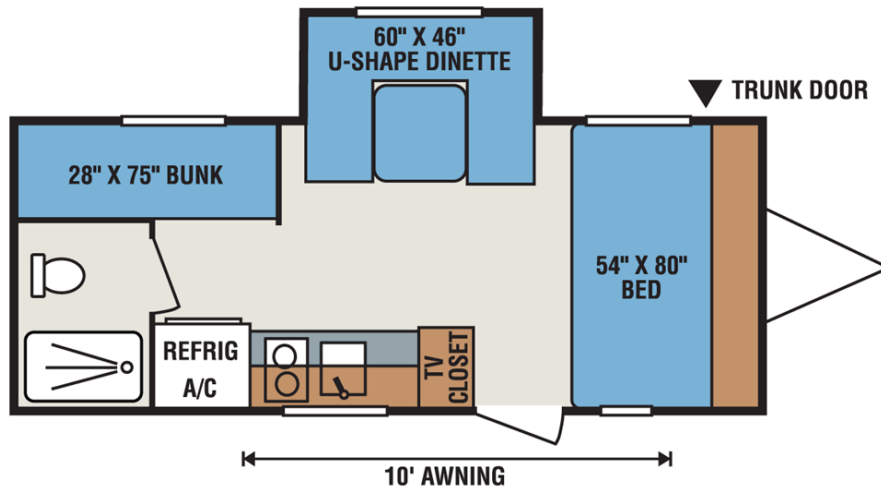

3. 2014 Sport Trek 310 Back Bunk room, Double slide. Sleeps 10-12 . \$ 150.00 night \$ 850.00 week. Length 34.92 ft. Dry Weight 6,550 lbs.

4. 2012 Keystone 26B . Bunks. No slide, Sleeps 8. \$140.00 night, \$ 750.00 week. Length 29.92 ft , Dry Weight 5,208 lbs.

5. 2008 28ft Keystone Springdale. Bunks. Sleeps 8 . No slide. \$125.00 night, \$ 700 week. Length 28.92 ft. Dry Weight 6,105 lbs.

6. 2011 Keystone Summerland, \$ 140.00 day, \$ 750.00 week. Bunks, sleeps 8. Length 28.92 ft, Weight 5700 lbs

7. 2016 KZ Sportsman 19BHS. Sleeps 6. Single bunks, small slide with dinette. 125.00 day, 725.00 week. Exterior Length 20' 6", Weight 2,840lbs

8. 2017 Keystone Springdale. Sleeps 4 \$ 125.00 a night, \$700.00 a week. Length 24.83 ft, Dry weight 4345 lbs.

9. 2018 Hideout, Sleeps 4. \$ 125.00 night, \$ 700.00 week. 21.5 Ft, Weight 3351 lbs