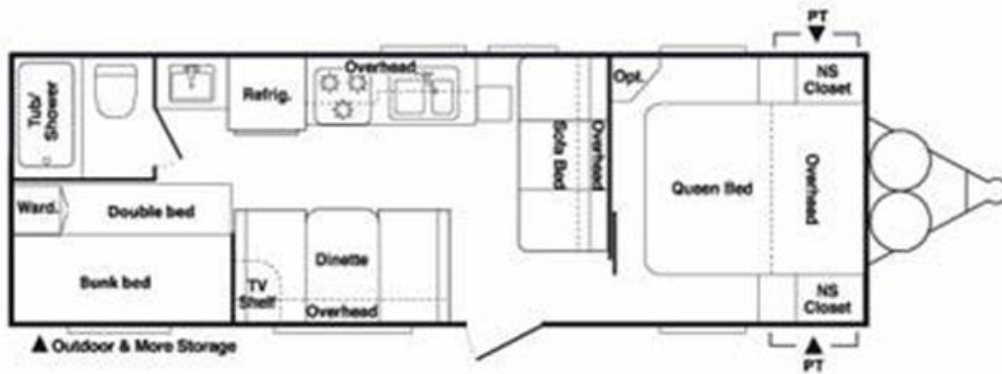

3. 2014 Sport Trek 310 Back Bunk room, Double slide. Sleeps 10-12 . \$ 150.00 night \$ 850.00 week. Length 34.92 ft. Dry Weight 6,550 lbs.

4. 2012 Keystone 26B . Bunks. No slide, Sleeps 8. \$140.00 night, \$ 750.00 week. Length 29.92 ft , Dry Weight 5,208 lbs.

5. 2008 28ft Keystone Springdale. Bunks. Sleeps 8 . No slide. \$125.00 night, \$ 700 week. Length 28.92 ft. Dry Weight 6,105 lbs.

6. 2011 Keystone Summerland, \$ 140.00 day, \$ 750.00 week. Bunks, sleeps 8. Length 28.92 ft, Weight 5700 lbs

7. 2016 KZ Sportsman 19BHS. Sleeps 6. Single bunks, small slide with dinette. 125.00 day, 725.00 week. Exterior Length 20' 6", Weight 2,840lbs

8. 2017 Keystone Springdale. Sleeps 4 \$ 125.00 a night, \$700.00 a week. Length 24.83 ft, Dry weight 4345 lbs.

9. 2018 Hideout, Sleeps 4. \$ 125.00 night, \$ 700.00 week. 21.5 Ft, Weight 3351 lbs