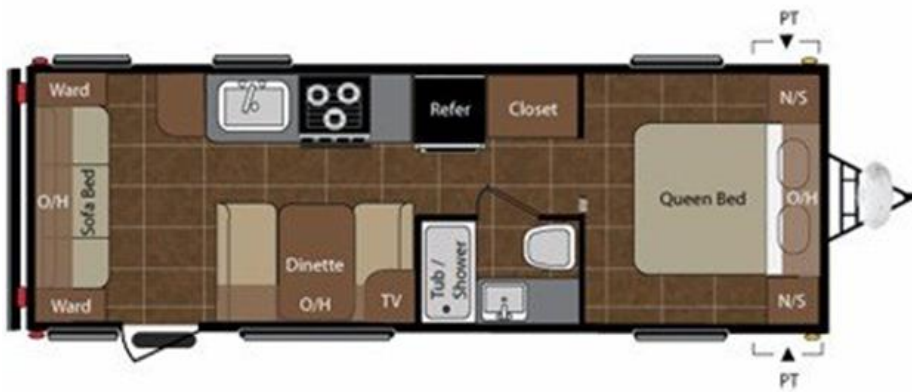

1. 2011 Keystone 2560RL . 125.00 night, 700.00 week. No slide, sleeps 4-5 . Length 27.92 ft, Weight 4675 lbs.

2. 2012 Greywolf, Bunks, 140.00 night-750.00 week , slide. Sleeps 8. Length 31 ft. Dry Weight 5,826 lbs.

3. 2014 Sport Trek 310 Back Bunk room, Double slide. Sleeps 10-12 . \$ 150.00 night \$ 850.00 week. Length 34.92 ft. Dry Weight 6,550 lbs.

4. 2012 Keystone 26B . Bunks. No slide, Sleeps 8. \$140.00 night, \$ 750.00 week. Length 29.92 ft , Dry Weight 5,208 lbs.

5. 2008 28ft Keystone Springdale. Bunks. Sleeps 8 . No slide. \$125.00 night, \$ 700 week. Length 28.92 ft. Dry Weight 6,105 lbs.

6. 2011 Keystone Summerland, \$ 140.00 day, \$ 750.00 week. Bunks, sleeps 8. Length 28.92 ft, Weight 5700 lbs

7. 2016 KZ Sportsman 19BHS. Sleeps 6. Single bunks, small slide with dinette. 125.00 day, 725.00 week. Exterior Length 20' 6", Weight 2,840lbs

8. 2017 Keystone Springdale. Sleeps 4 \$ 125.00 a night, \$700.00 a week. Length 24.83 ft, Dry weight 4345 lbs.