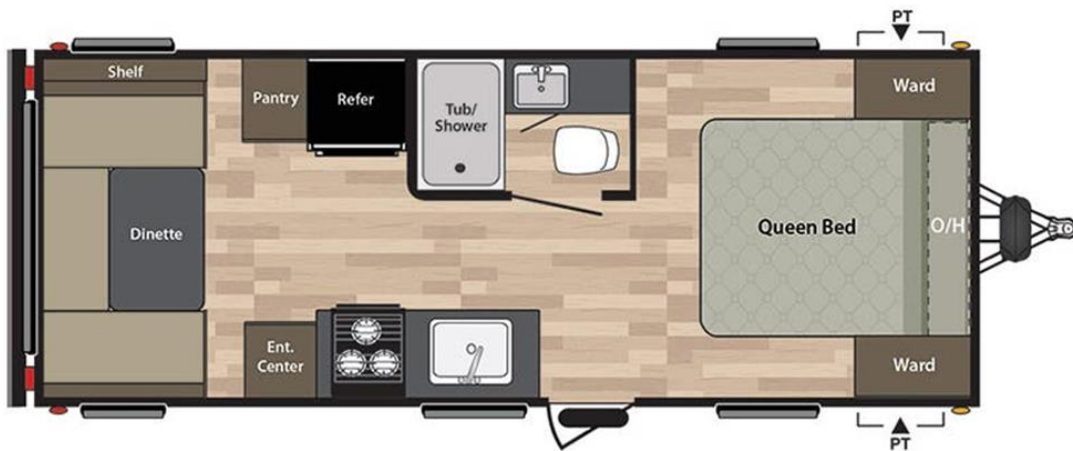

3. 2014 Sport Trek 310 Back Bunk room, Double slide. Sleeps 10-12 . \$ 150.00 night \$ 850.00 week. Length 34.92 ft. Dry Weight 6,550 lbs.

4. 2012 Keystone 26B . Bunks. No slide, Sleeps 8. \$140.00 night, \$ 750.00 week. Length 29.92 ft , Dry Weight 5,208 lbs.

5. 2008 28ft Keystone Springdale. Bunks. Sleeps 8 . No slide. \$125.00 night, \$ 700 week. Length 28.92 ft. Dry Weight 6,105 lbs.

6. 2011 Keystone Summerland, \$ 140.00 day, \$ 750.00 week. Bunks, sleeps 8. Length 28.92 ft, Weight 5700 lbs

7. 2016 KZ Sportsman 19BHS. Sleeps 6. Single bunks, small slide with dinette. 125.00 day, 725.00 week. Exterior Length 20' 6", Weight 2,840lbs

8. 2017 Keystone Springdale. Sleeps 4 \$ 125.00 a night, \$700.00 a week. Length 24.83 ft, Dry weight 4345 lbs.

9. 2018 Hideout, Sleeps 4. \$ 125.00 night, \$ 700.00 week. 21.5 Ft, Weight 3351 lbs