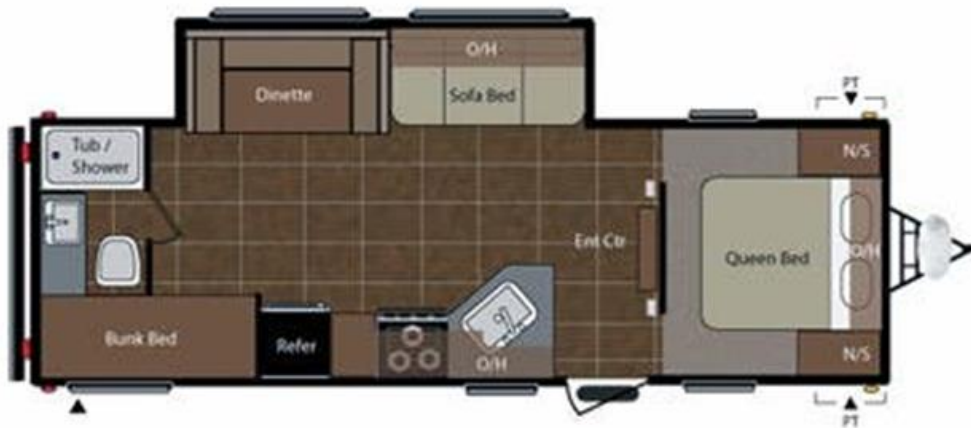

3. 2014 Sport Trek 310 Back Bunk room, Double slide. Sleeps 10-12 . \$ 150.00 night \$ 850.00 week. Length 34.92 ft. Dry Weight 6,550 lbs.

4. 2012 Keystone 26B . Bunks. No slide, Sleeps 8. \$140.00 night, \$ 750.00 week. Length 29.92 ft , Dry Weight 5,208 lbs.

5. 2008 28ft Keystone Springdale. Bunks. Sleeps 8 . No slide. \$125.00 night, \$ 700 week.
Length 28.92 ft. Dry Weight 6,105 lbs.

6. 2011 Keystone Summerland, \$ 140.00 day, \$ 750.00 week. Bunks, sleeps 8. Length 28.92 ft, Weight 5700 lbs

7. 2016 KZ Sportsman 19BHS. Sleeps 6. Single bunks, small slide with dinette. 85.00 day, 525.00 week. Exterior Length 20' 6", Weight 2,840lbs... **This trailer has been discounted due to hail damage on tin siding. Still a beautiful trailer inside.**

8. 2017 Keystone Springdale. Sleeps 4 \$ 125.00 a night, \$700.00 a week. Length 24.83 ft, Dry weight 4345 lbs.

9. 2018 Hideout, Sleeps 4. \$ 125.00 night, \$ 700.00 week. 21.5 Ft, Weight 3351 lbs