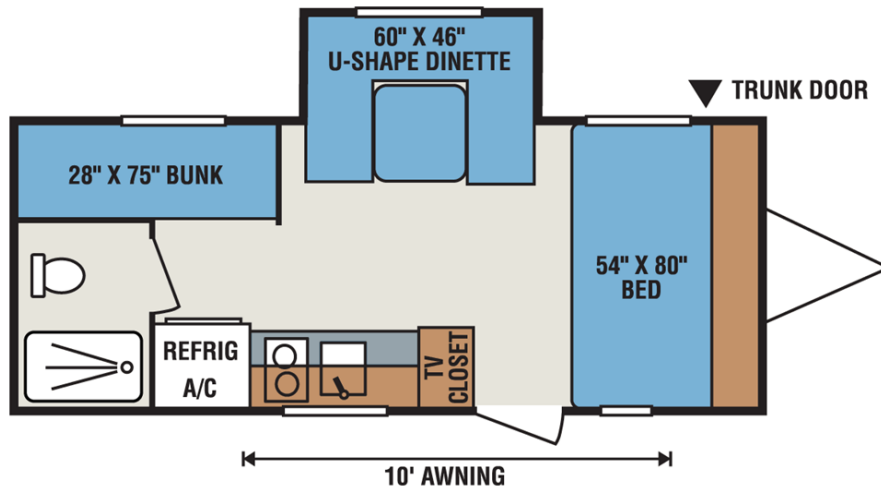

3. 2014 Sport Trek 310 Back Bunk room, Double slide. Sleeps 10-12 . \$ 150.00 night \$ 850.00 week. Length 34.92 ft. Dry Weight 6,550 lbs.

4. 2012 Keystone 26B . Bunks. No slide, Sleeps 8. \$140.00 night, \$ 750.00 week. Length 29.92 ft , Dry Weight 5,208 lbs.

5. 2008 28ft Keystone Springdale. Bunks. Sleeps 8 . No slide. \$125.00 night, \$ 700 week.
Length 28.92 ft. Dry Weight 6,105 lbs.

6. 2011 Keystone Summerland, \$ 140.00 day, \$ 750.00 week. Bunks, sleeps 8. Length 28.92 ft, Weight 5700 lbs

7. 2016 KZ Sportsman 19BHS. Sleeps 6. Single bunks, small slide with dinette. 85.00 day, 525.00 week. Exterior Length 20' 6", Weight 2,840lbs... **This trailer has been discounted due to hail damage on tin siding. Still a beautiful trailer inside.**

8. 2017 Keystone Springdale. Sleeps 4 \$ 125.00 a night, \$700.00 a week. Length 24.83 ft, Dry weight 4345 lbs.

9. 2018 Hideout, Sleeps 4. \$ 125.00 night, \$ 700.00 week. 21.5 Ft, Weight 3351 lbs