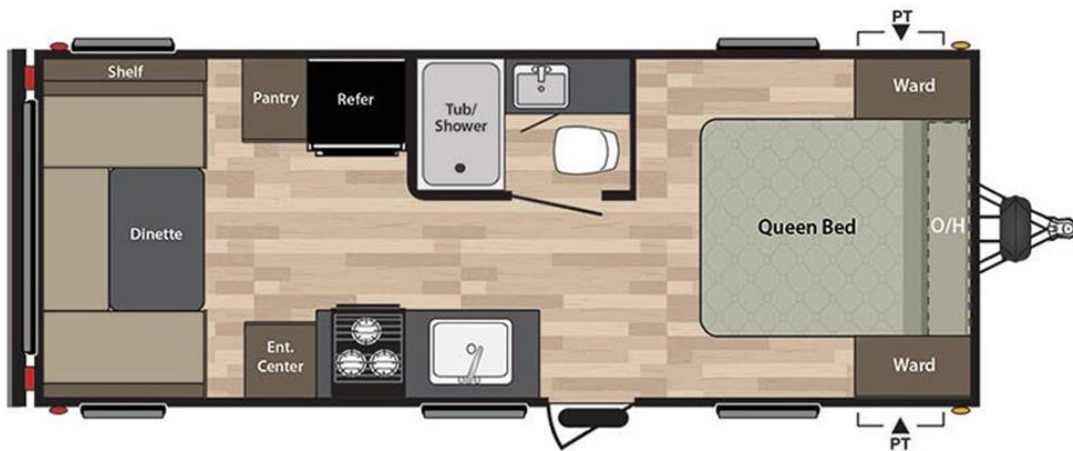

3. 2014 Sport Trek 310 Back Bunk room, Double slide. Sleeps 10-12 . \$ 150.00 night \$ 850.00 week. Length 34.92 ft. Dry Weight 6,550 lbs.

4. 2012 Keystone 26B . Bunks. No slide, Sleeps 8. \$140.00 night, \$ 750.00 week. Length 29.92 ft , Dry Weight 5,208 lbs.

5. 2008 28ft Keystone Springdale. Bunks. Sleeps 8 . No slide. \$125.00 night, \$ 700 week.
Length 28.92 ft. Dry Weight 6,105 lbs.

6. 2011 Keystone Summerland, \$ 140.00 day, \$ 750.00 week. Bunks, sleeps 8. Length 28.92 ft, Weight 5700 lbs

7. 2016 KZ Sportsman 19BHS. Sleeps 6. Single bunks, small slide with dinette. 85.00 day, 525.00 week. Exterior Length 20' 6", Weight 2,840lbs... **This trailer has been discounted due to hail damage on tin siding. Still a beautiful trailer inside.**

8. 2017 Keystone Springdale. Sleeps 4 \$ 125.00 a night, \$700.00 a week. Length 24.83 ft, Dry weight 4345 lbs.

9. 2018 Hideout, Sleeps 4. \$ 125.00 night, \$ 700.00 week. 21.5 Ft, Weight 3351 lbs