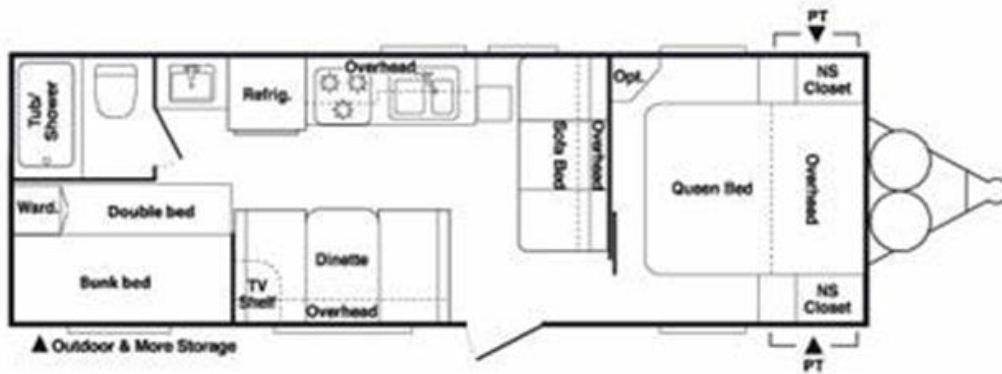

3. 2014 Sport Trek 310 Back Bunk room, Double slide. Sleeps 10-12 . \$ 150.00 night \$ 850.00 week. Length 34.92 ft. Dry Weight 6,550 lbs.

4. 2012 Keystone 26B . Bunks. No slide, Sleeps 8. \$140.00 night, \$ 750.00 week. Length 29.92 ft , Dry Weight 5,208 lbs.

5. 2008 28ft Keystone Springdale. Bunks. Sleeps 8 . No slide. \$125.00 night, \$ 700 week.
Length 28.92 ft. Dry Weight 6,105 lbs.

6. 2011 Keystone Summerland, \$ 140.00 day, \$ 750.00 week. Bunks, sleeps 8. Length 28.92 ft, Weight 5700 lbs

7. 2016 KZ Sportsman 19BHS. Sleeps 6. Single bunks, small slide with dinette. 85.00 day, 525.00 week. Exterior Length 20' 6", Weight 2,840lbs... **This trailer has been discounted due to hail damage on tin siding. Still a beautiful trailer inside.**