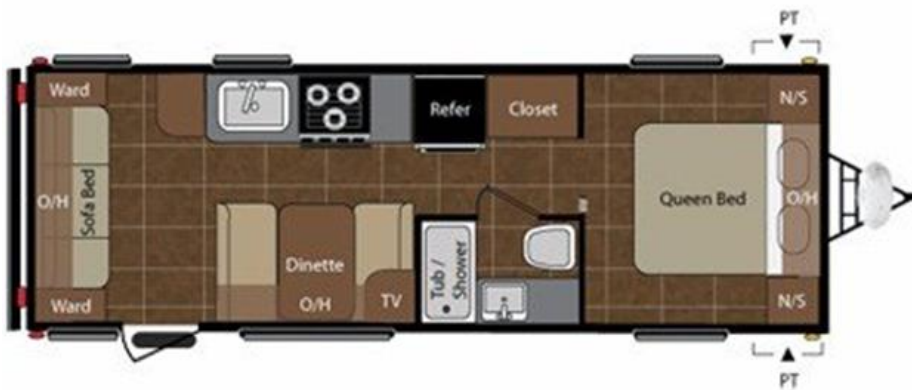

1. 2011 Keystone 2560RL . 125.00 night, 700.00 week. No slide, sleeps 4-5 . Length 27.92 ft, Weight 4675 lbs.

2. 2012 Greywolf, Bunks, 140.00 night-750.00 week , slide. Sleeps 8. Length 31 ft. Dry Weight 5,826 lbs.

3. 2014 Sport Trek 310 Back Bunk room, Double slide. Sleeps 10-12 . \$ 150.00 night \$ 850.00 week. Length 34.92 ft. Dry Weight 6,550 lbs.

4. 2012 Keystone 26B . Bunks. No slide, Sleeps 8. \$140.00 night, \$ 750.00 week. Length 29.92 ft , Dry Weight 5,208 lbs.

5. 2008 28ft Keystone Springdale. Bunks. Sleeps 8 . No slide. \$125.00 night, \$ 700 week.
Length 28.92 ft. Dry Weight 6,105 lbs.

6. 2011 Keystone Summerland, \$ 140.00 day, \$ 750.00 week. Bunks, sleeps 8. Length 28.92 ft, Weight 5700 lbs

7. 2016 KZ Sportsman 19BHS. Sleeps 6. Single bunks, small slide with dinette. 85.00 day, 525.00 week. Exterior Length 20' 6", Weight 2,840lbs... **This trailer has been discounted due to hail damage on tin siding. Still a beautiful trailer inside.**