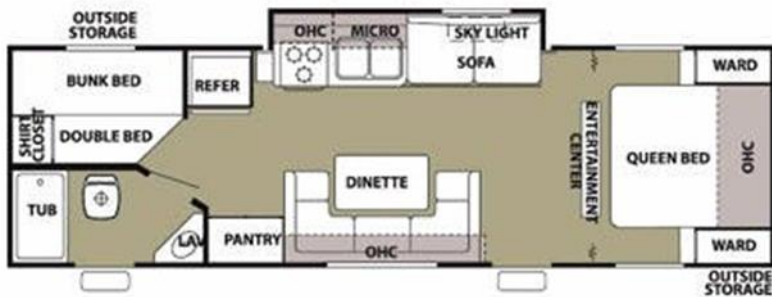

1. 2011 Keystone 2560RL . 125.00 night, 700.00 week. No slide, sleeps 4-5 . Length 27.92 ft, Weight 4675 lbs.

2. 2012 Greywolf, Bunks, 140.00 night-750.00 week , slide. Sleeps 8. Length 31 ft. Dry Weight 5,826 lbs.

3. 2014 Sport Trek 310 Back Bunk room, Double slide. Sleeps 10-12 . \$ 150.00 night \$ 850.00 week. Length 34.92 ft. Dry Weight 6,550 lbs.

4. 2012 Keystone 26B . Bunks. No slide, Sleeps 8. \$140.00 night, \$ 750.00 week. Length 29.92 ft , Dry Weight 5,208 lbs.

5. 2008 28ft Keystone Springdale. Bunks. Sleeps 8 . No slide. \$125.00 night, \$ 700 week.
Length 28.92 ft. Dry Weight 6,105 lbs.

6. 2011 Keystone Summerland, \$ 140.00 day, \$ 750.00 week. Bunks, sleeps 8. Length 28.92 ft, Weight 5700 lbs

7. 2016 KZ Sportsman 19BHS. Sleeps 6. Single bunks, small slide with dinette. 85.00 day, 525.00 week. Exterior Length 20' 6", Weight 2,840lbs... **This trailer has been discounted due to hail damage on tin siding. Still a beautiful trailer inside.**