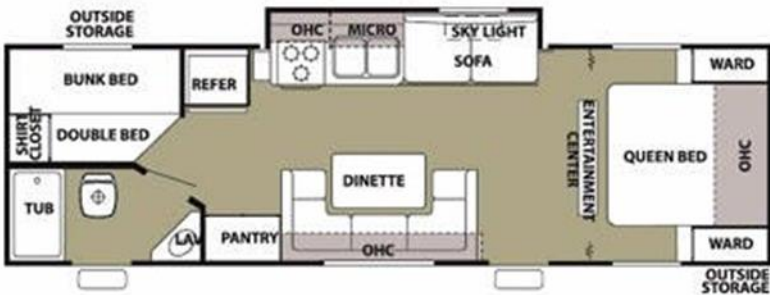

1) 2011 Keystone \$125night,

700.00 week. No slide, sleeps 4-5

2) 2012 Greywolf, Bunks, 140.00

night-750.00 week , slide

3) 2014 Sport Trek 310 (Back Bunk room, Double slide) 150.00 night- 850.00 week

4) 2012 Keystone 26 B, Bunks

140.00 night - 750.00 week , no slide

5) 2008 28ft Keystone Springdale.

Bunks. No slide. 125.00 night, 700 week.

6) 2011 Keystone Summerland.

140.00 day, 750.00 week. Bunks, sleeps 8

7) 2016 KZ Sportsman 19BHS. Sleeps 6. Single bunks, small slide with dinette. 125.00a day . 700.00