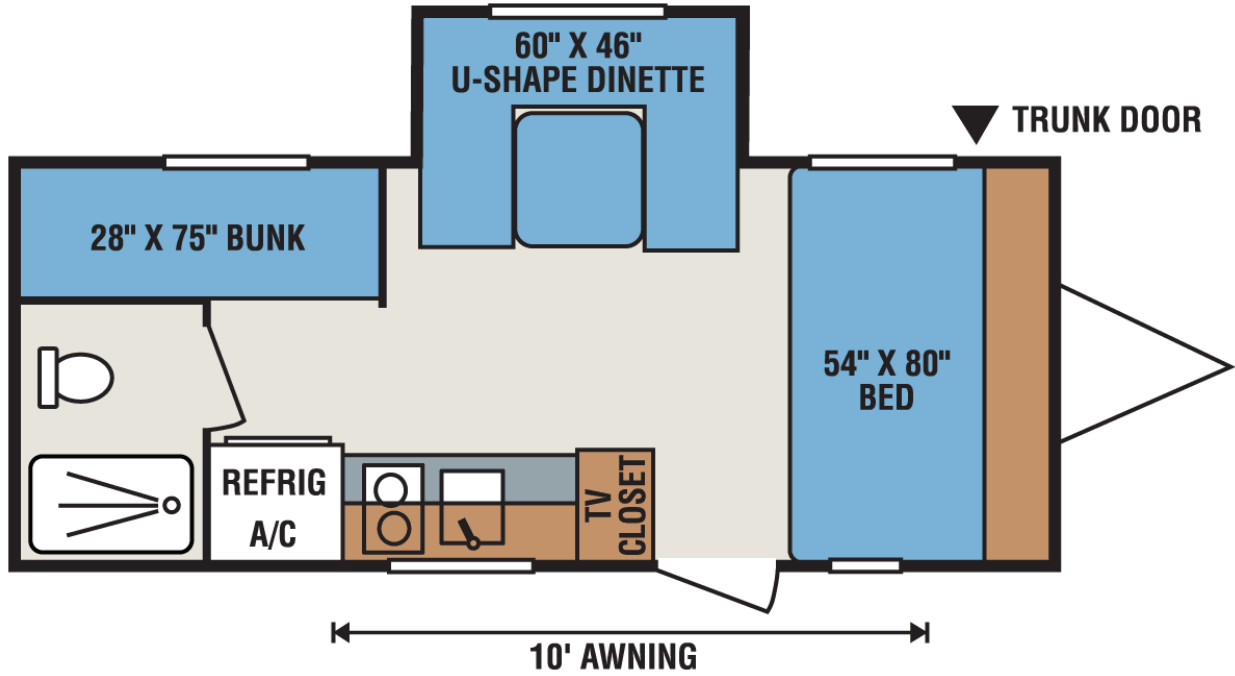

1) 2011 Keystone \$125night,

700.00 week. No slide, sleeps 4-5

2) 2012 Greywolf, Bunks, 140.00

night-750.00 week , slide

3) 2014 Sport Trek 310 (Back Bunk room, Double slide) 150.00 night- 850.00 week

4) 2012 Keystone 26 B, Bunks

140.00 night - 750.00 week , no slide

5) 2008 28ft Keystone Springdale.

Bunks. No slide. 125.00 night, 700 week.

6) 2011 Keystone Summerland.

140.00 day, 750.00 week. Bunks, sleeps 8

7) 2016 KZ Sportsman 19BHS. Sleeps 6. Single bunks, small slide with dinette. 125.00a day . 700.00