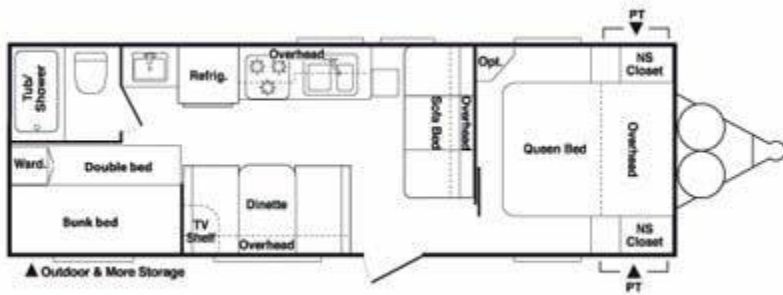

1) 2011 Keystone \$125night,

700.00 week. No slide, sleeps 4-5

2) 2012 Greywolf, Bunks, 140.00

night-750.00 week , slide

3) 2014 Sport Trek 310 (Back Bunk room, Double slide) 150.00 night- 850.00 week

4) 2012 Keystone 26 B, Bunks

140.00 night - 750.00 week , no slide

5) 2008 28ft Keystone Springdale.

Bunks. No slide. 125.00 night, 700 week.

6) 2011 Keystone Summerland.

140.00 day, 750.00 week. Bunks, sleeps 8

7) 2016 KZ Sportsman 19BHS. Sleeps 6. Single bunks, small slide with dinette. 125.00a day . 700.00