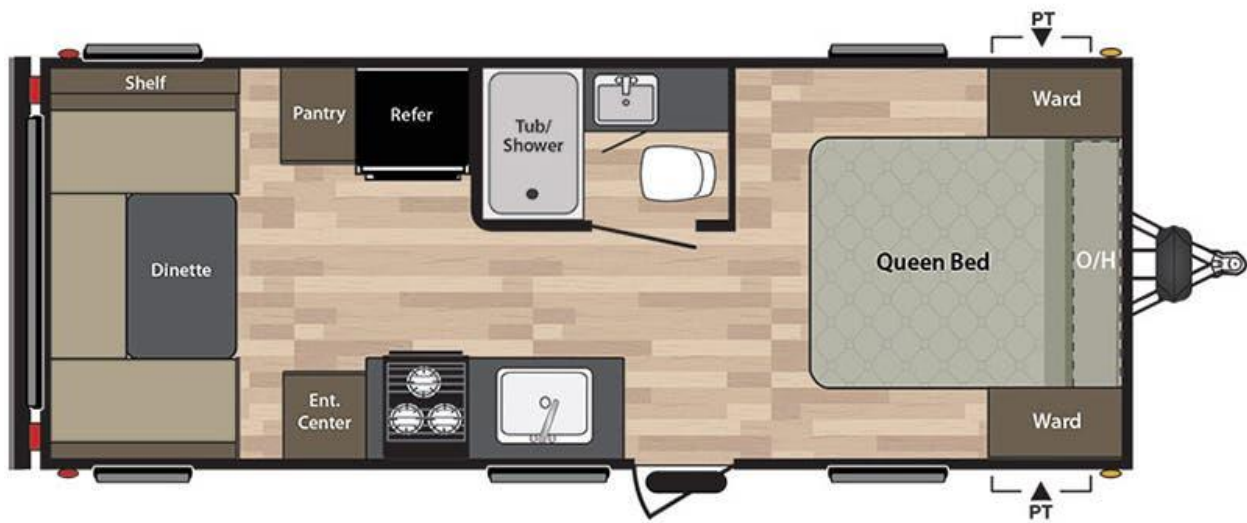

8. 2017 Springdale. Sleeps 4 125.00 a night, 700.00 a week