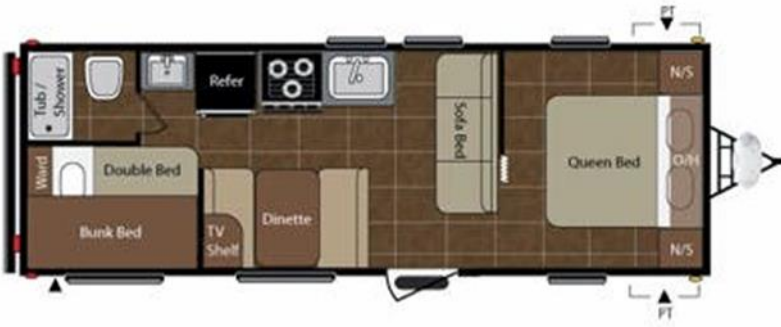

700.00 week, no slide

2011 Keystone 2560 , 125.00 night,

750.00 week , slide

2012 Greywolf, Bunks, 140.00 night-

room, Double slide) 150.00 night- 850.00 week

2014 Sport Trek 310 (Back Bunk

2012 Keystone 26 B, Bunks 140.00

night - 750.00 week , no slide

2019 Geo Pro G17RK 125.00 night- 750.00 week