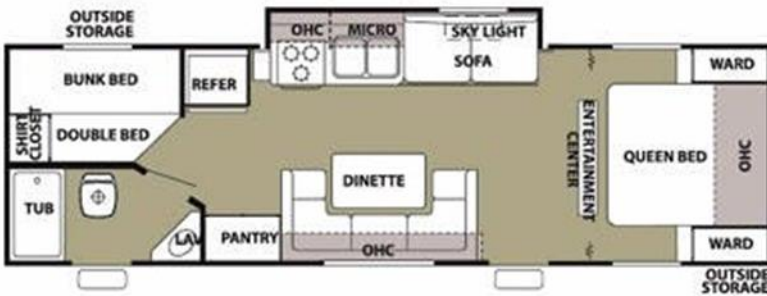

700.00 week, no slide

2011 Keystone 2560 , 125.00 night,

750.00 week , slide

2012 Greywolf, Bunks, 140.00 night-

room, Double slide) 150.00 night- 850.00 week

2014 Sport Trek 310 (Back Bunk

2012 Keystone 26 B, Bunks 140.00

night - 750.00 week , no slide

2019 Geo Pro G17RK 125.00 night- 750.00 week